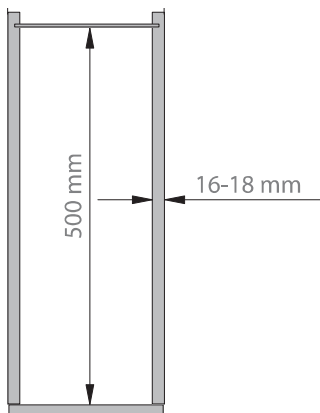

## VS TAL WIRO Rack & Bottle 15

VS TAL WIRO Rack & Bottle 15 pull out wine storage unit from Vauth-Sagel offers both optimum use of space and attractive display of your wine collection.

The full extension design allows excellent visibility and access to help you quickly find that special bottle you're looking for!

### Technical Details:

- Available for cabinet widths of 150mm
- Minimum internal cabinet height 1780mm
- 3D front adjustment
- Full extension pull-out with soft close
- Storage capacity 16 bottles
- 25kg load capacity
- Runners mount to right side of cabinet

Item Code	Product Description	Min Internal Dimensions			Sales Unit
		W	H	D	
VSW15.S.C	VS TAL WIRO Rack & Bottle 15	104	1780	500	Ea

VS TAL WIRO Rack & Bottle 15