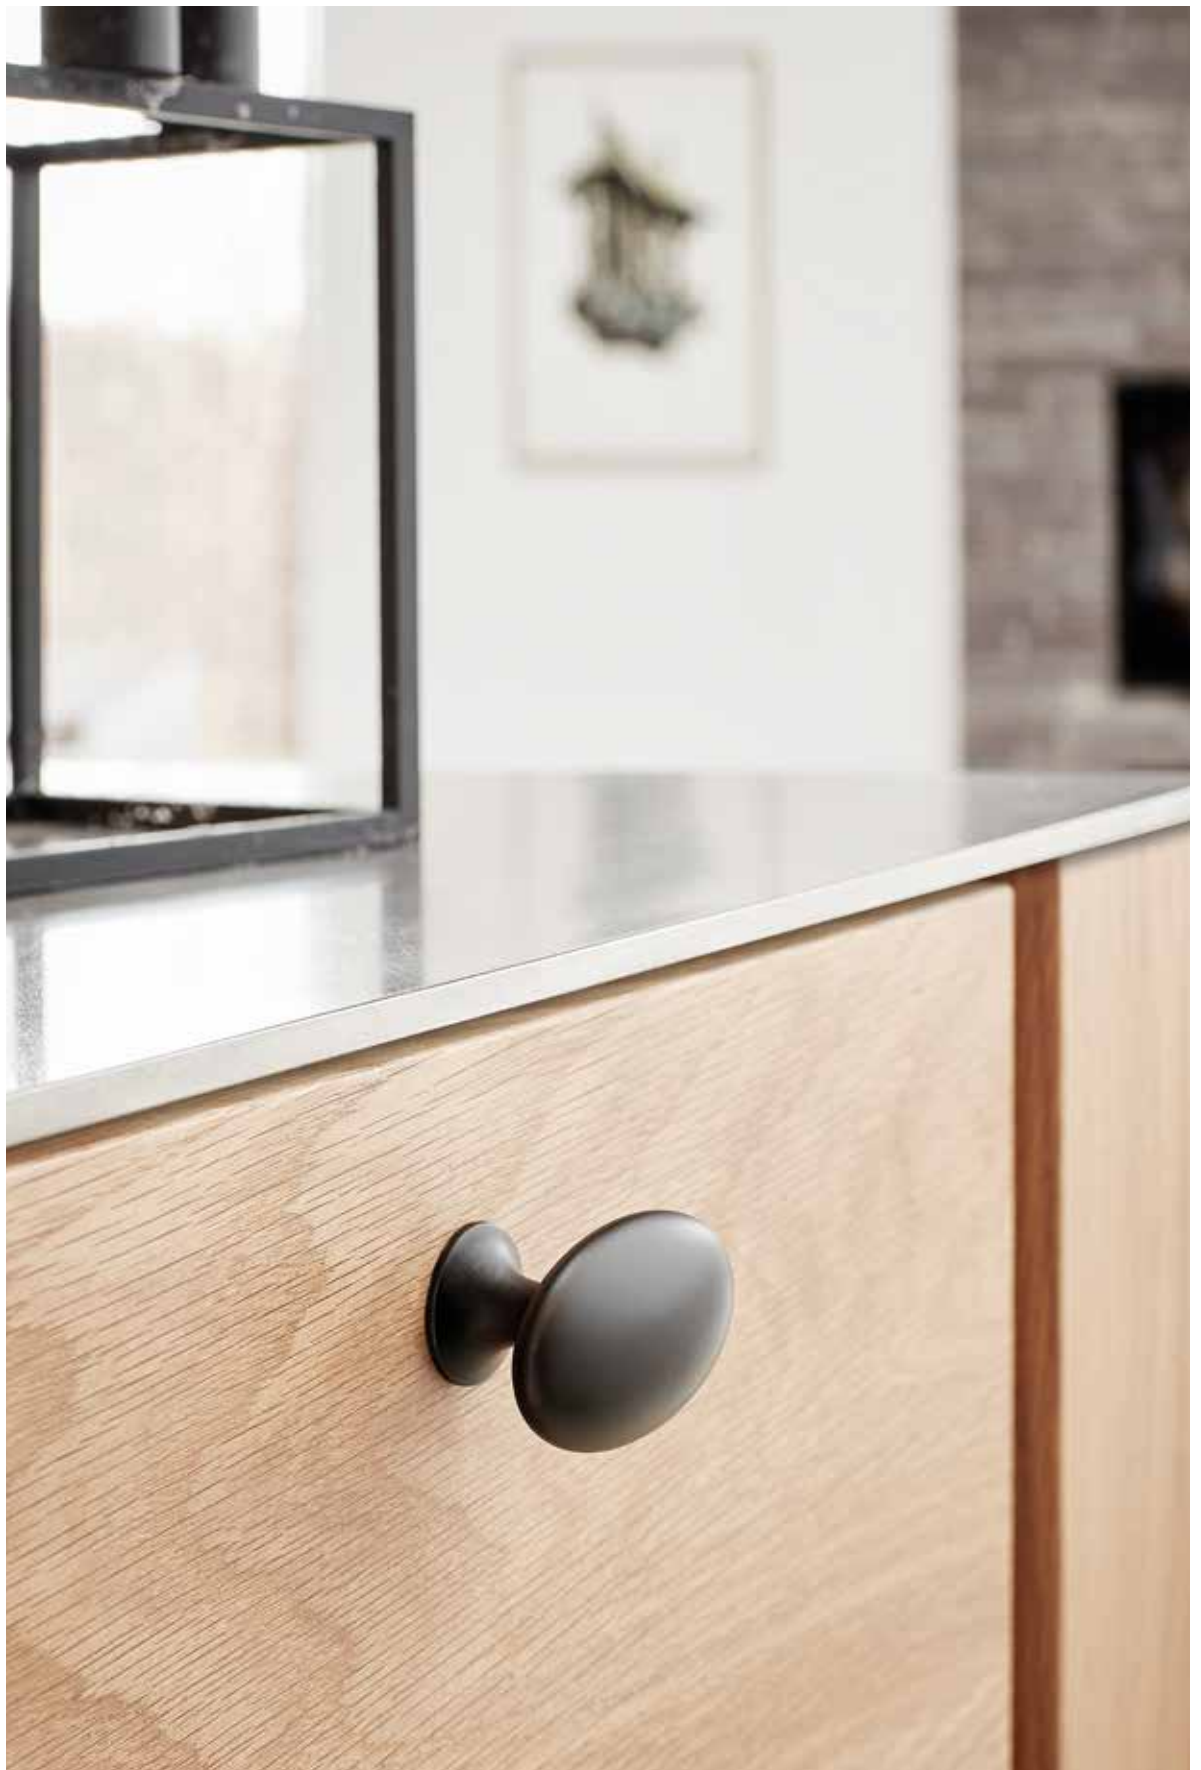

Height 38

Diameter 26

Oval Simple

525060060

Design furnipart

Material Zamac

Finish

22 - Antique grey /