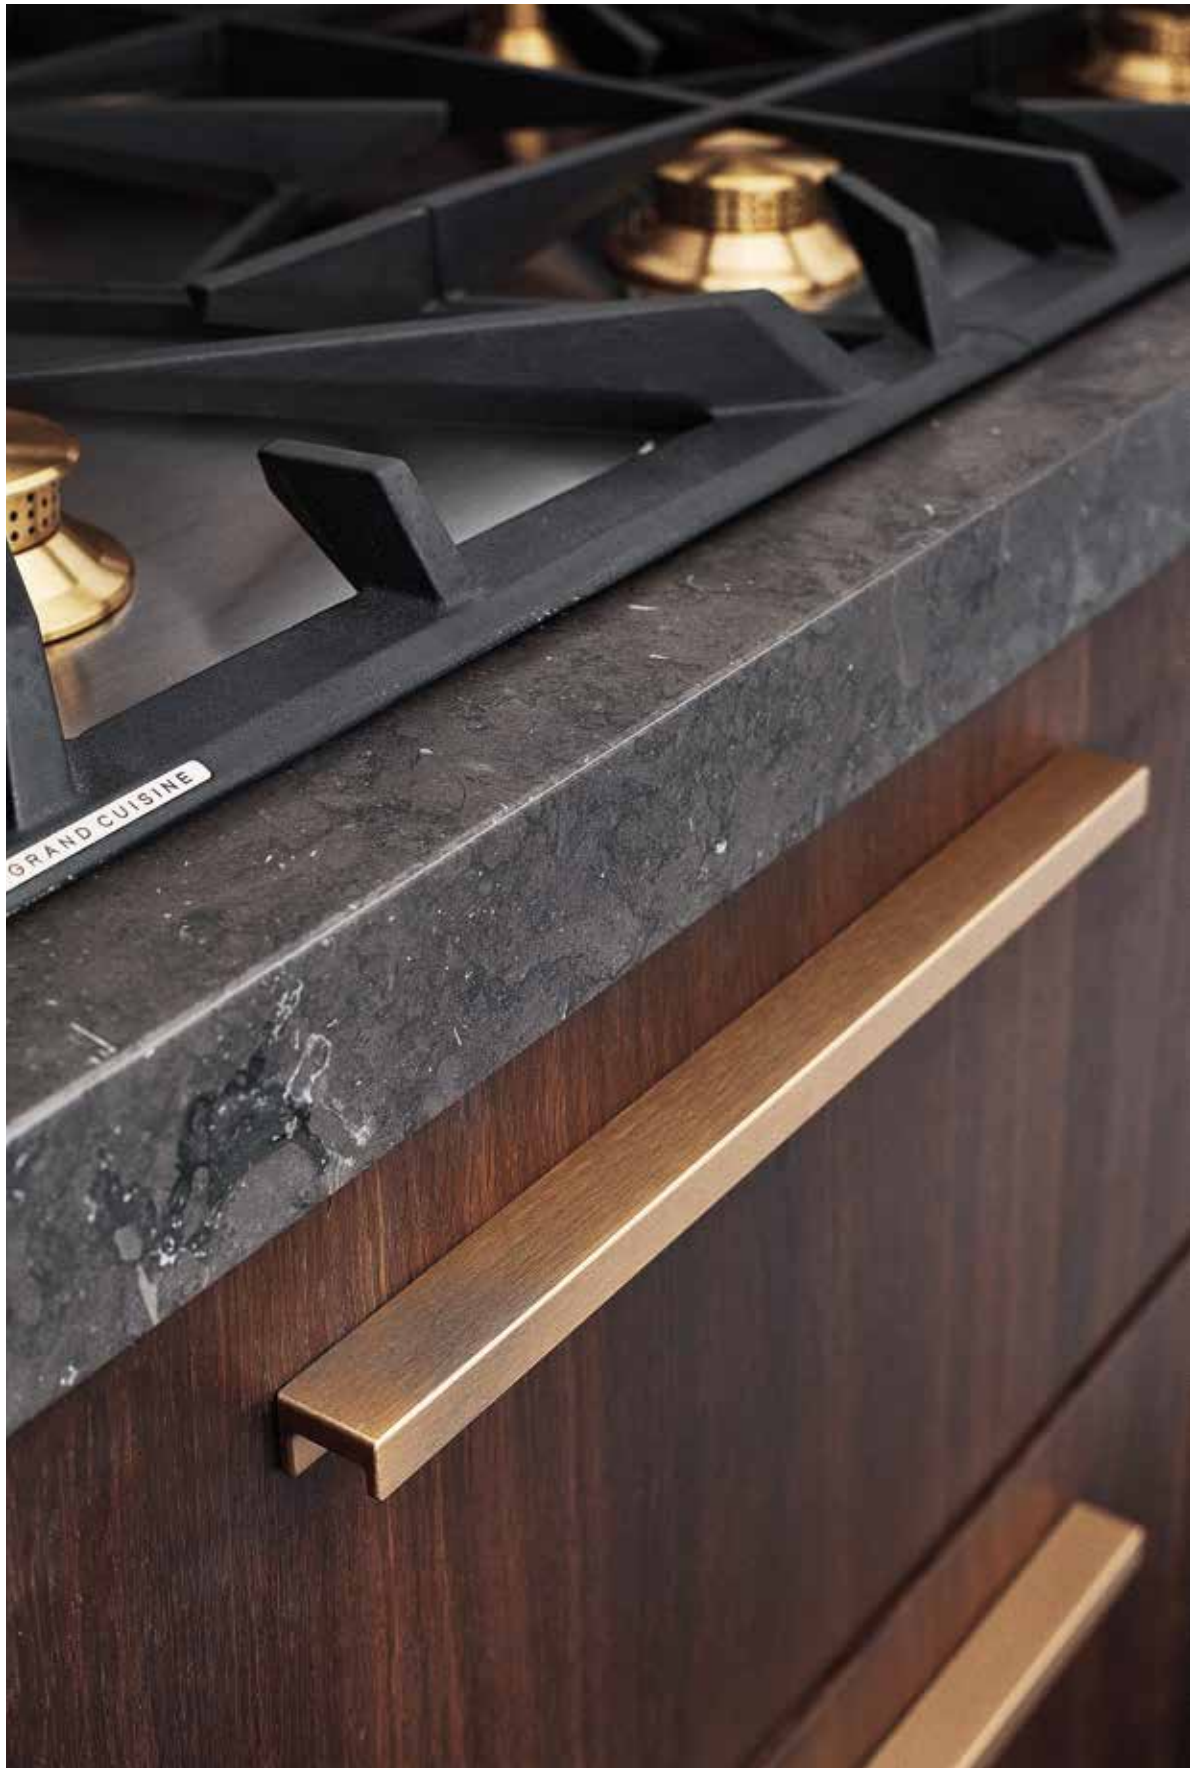

Station

437620320

Design Kamper Form

Material Aluminium

Finish

31 - Brushed brass /

66 - Inox look /

76 - Brushed matt black /

Centre distance 320

Length 350

Width 22

Height 25